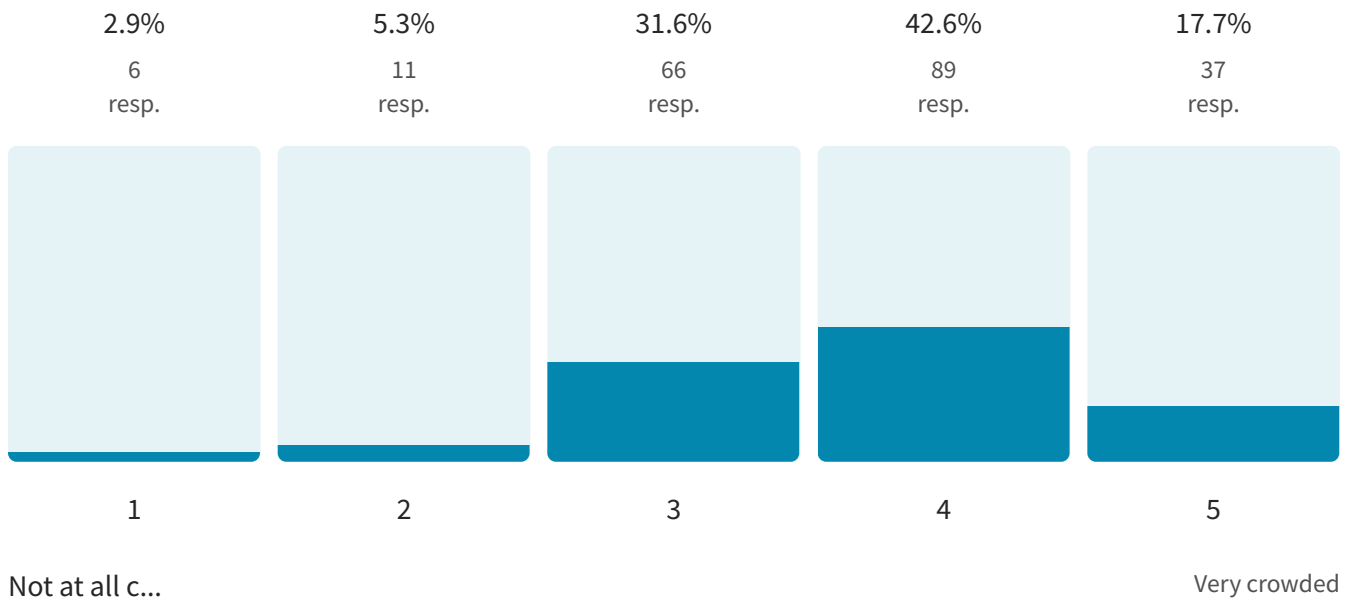

450 Bus Survey

210 responses

How often do you use the 450 bus?

209 out of 210 answered

On average, how busy is the 450 bus when you have used it?

209 out of 210 answered

3.7 Average rating

Do you think that the frequency of the 450 should be reduced?