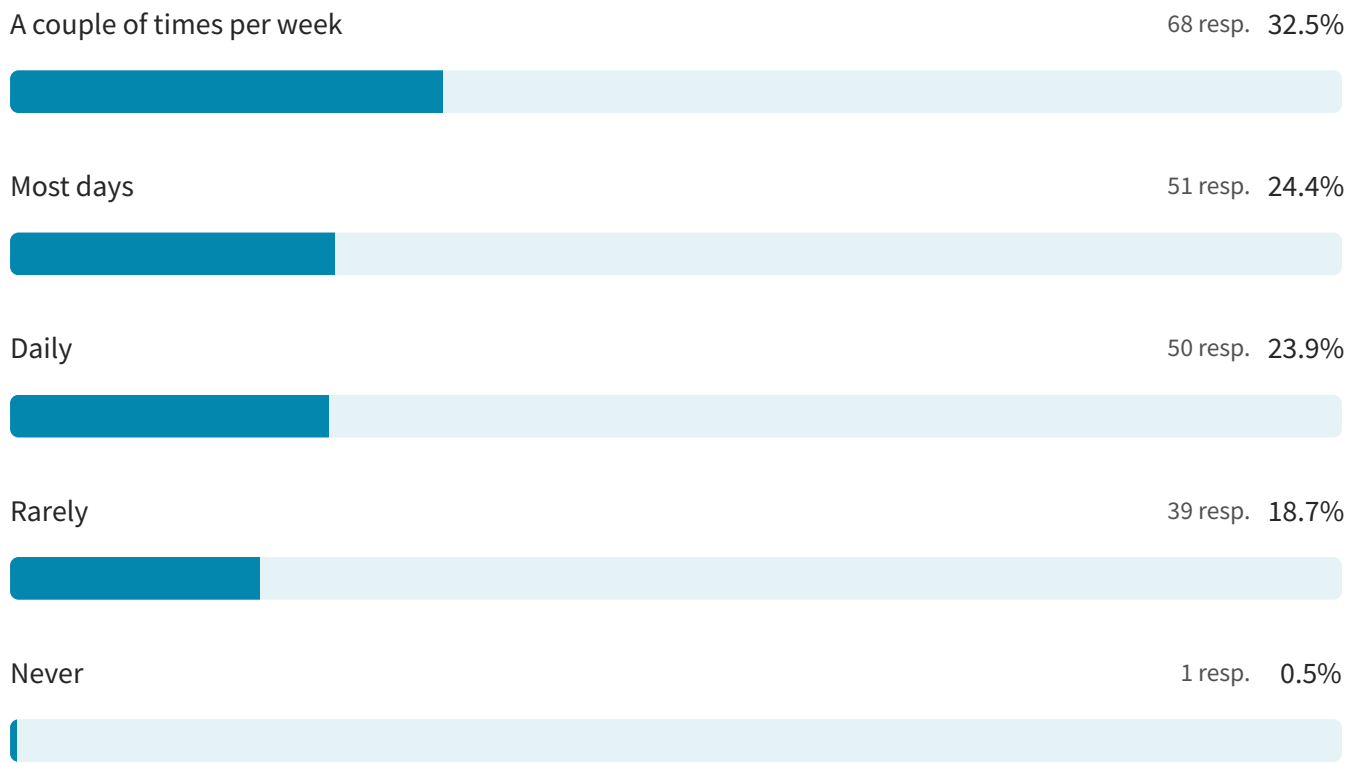

450 Bus Survey

210 responses

How often do you use the 450 bus?

209 out of 210 answered

On average, how busy is the 450 bus when you have used it?

209 out of 210 answered

3.7 Average rating

Do you think that the frequency of the 450 should be reduced?